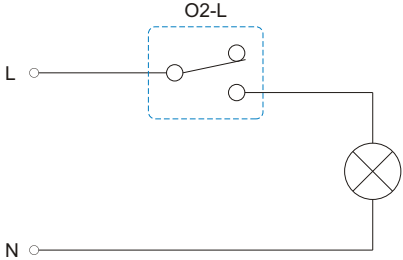

Connection schemes for O2

TN-007

Cybrotech Ltd
14 Brinell Way, Harfreys Industrial Estate
Great Yarmouth, Norfolk, Nr31 OLU - UK
tel: +44 (0)1493 650 222
www.cybrotech.co.uk
info@cybrotech.co.uk

Switching lights

No manual control (only O2-L)

Traditional wiring

O2-L added to traditional wiring

Note: When adding O2-L to traditional wiring replace last changeover switch with reversing switch