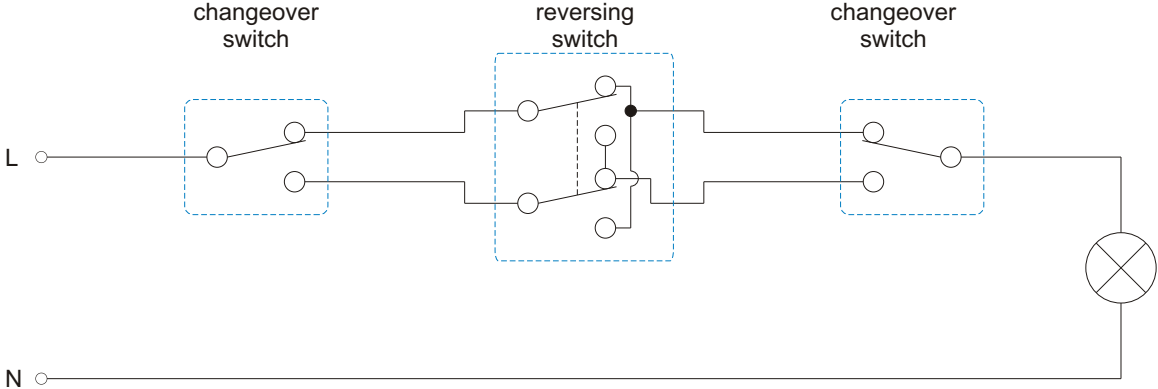

Connection schemes for O2

TN-007

Cybrotech Ltd
14 Brinell Way, Harfreys Industrial Estate
Great Yarmouth, Norfolk, Nr31 OLU - UK
tel: +44 (0)1493 650 222
www.cybrotech.co.uk
info@cybrotech.co.uk

Switching lights

No manual control (only O2-L)

Traditional wiring

O2-L added to traditional wiring

Note: When adding O2-L to traditional wiring replace last changeover switch with reversing switch