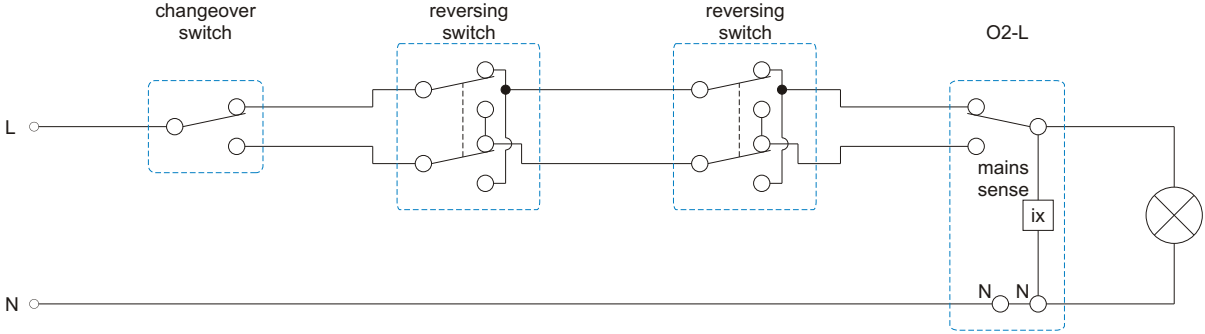

Connection schemes for O2

TN-007

Cybrotech Ltd
14 Brinell Way, Harfreys Industrial Estate
Great Yarmouth, Norfolk, Nr31 OLU - UK
tel: +44 (0)1493 650 222
www.cybrotech.co.uk
info@cybrotech.co.uk

Switching lights

No manual control (only O2-L)

Traditional wiring

O2-L added to traditional wiring

Note: When adding O2-L to traditional wiring replace last changeover switch with reversing switch