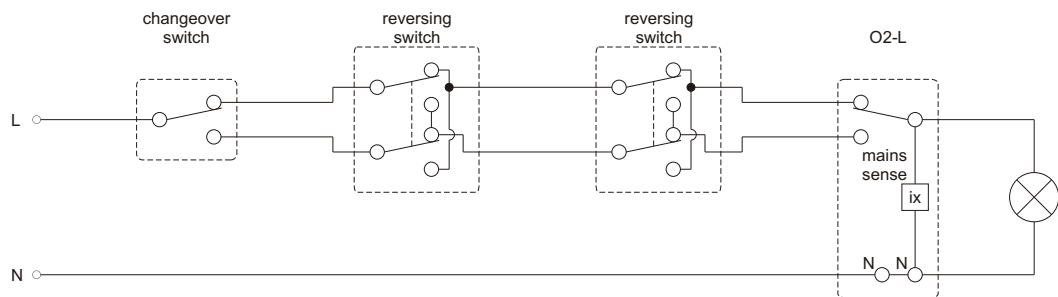

Connection schemes for O2

TN-007

Cybrotech Ltd
14 Brinell Way, Harfreys Industrial Estate
Great Yarmouth, Norfolk, Nr31 OLU - UK
tel: +44 (0)1493 650 222
www.cybrotech.co.uk
info@cybrotech.co.uk

Switching lights

No manual control (only O2-L)

Traditional wiring

O2-L added to traditional wiring

Note: When adding O2-L to traditional wiring replace last changeover switch with reversing switch